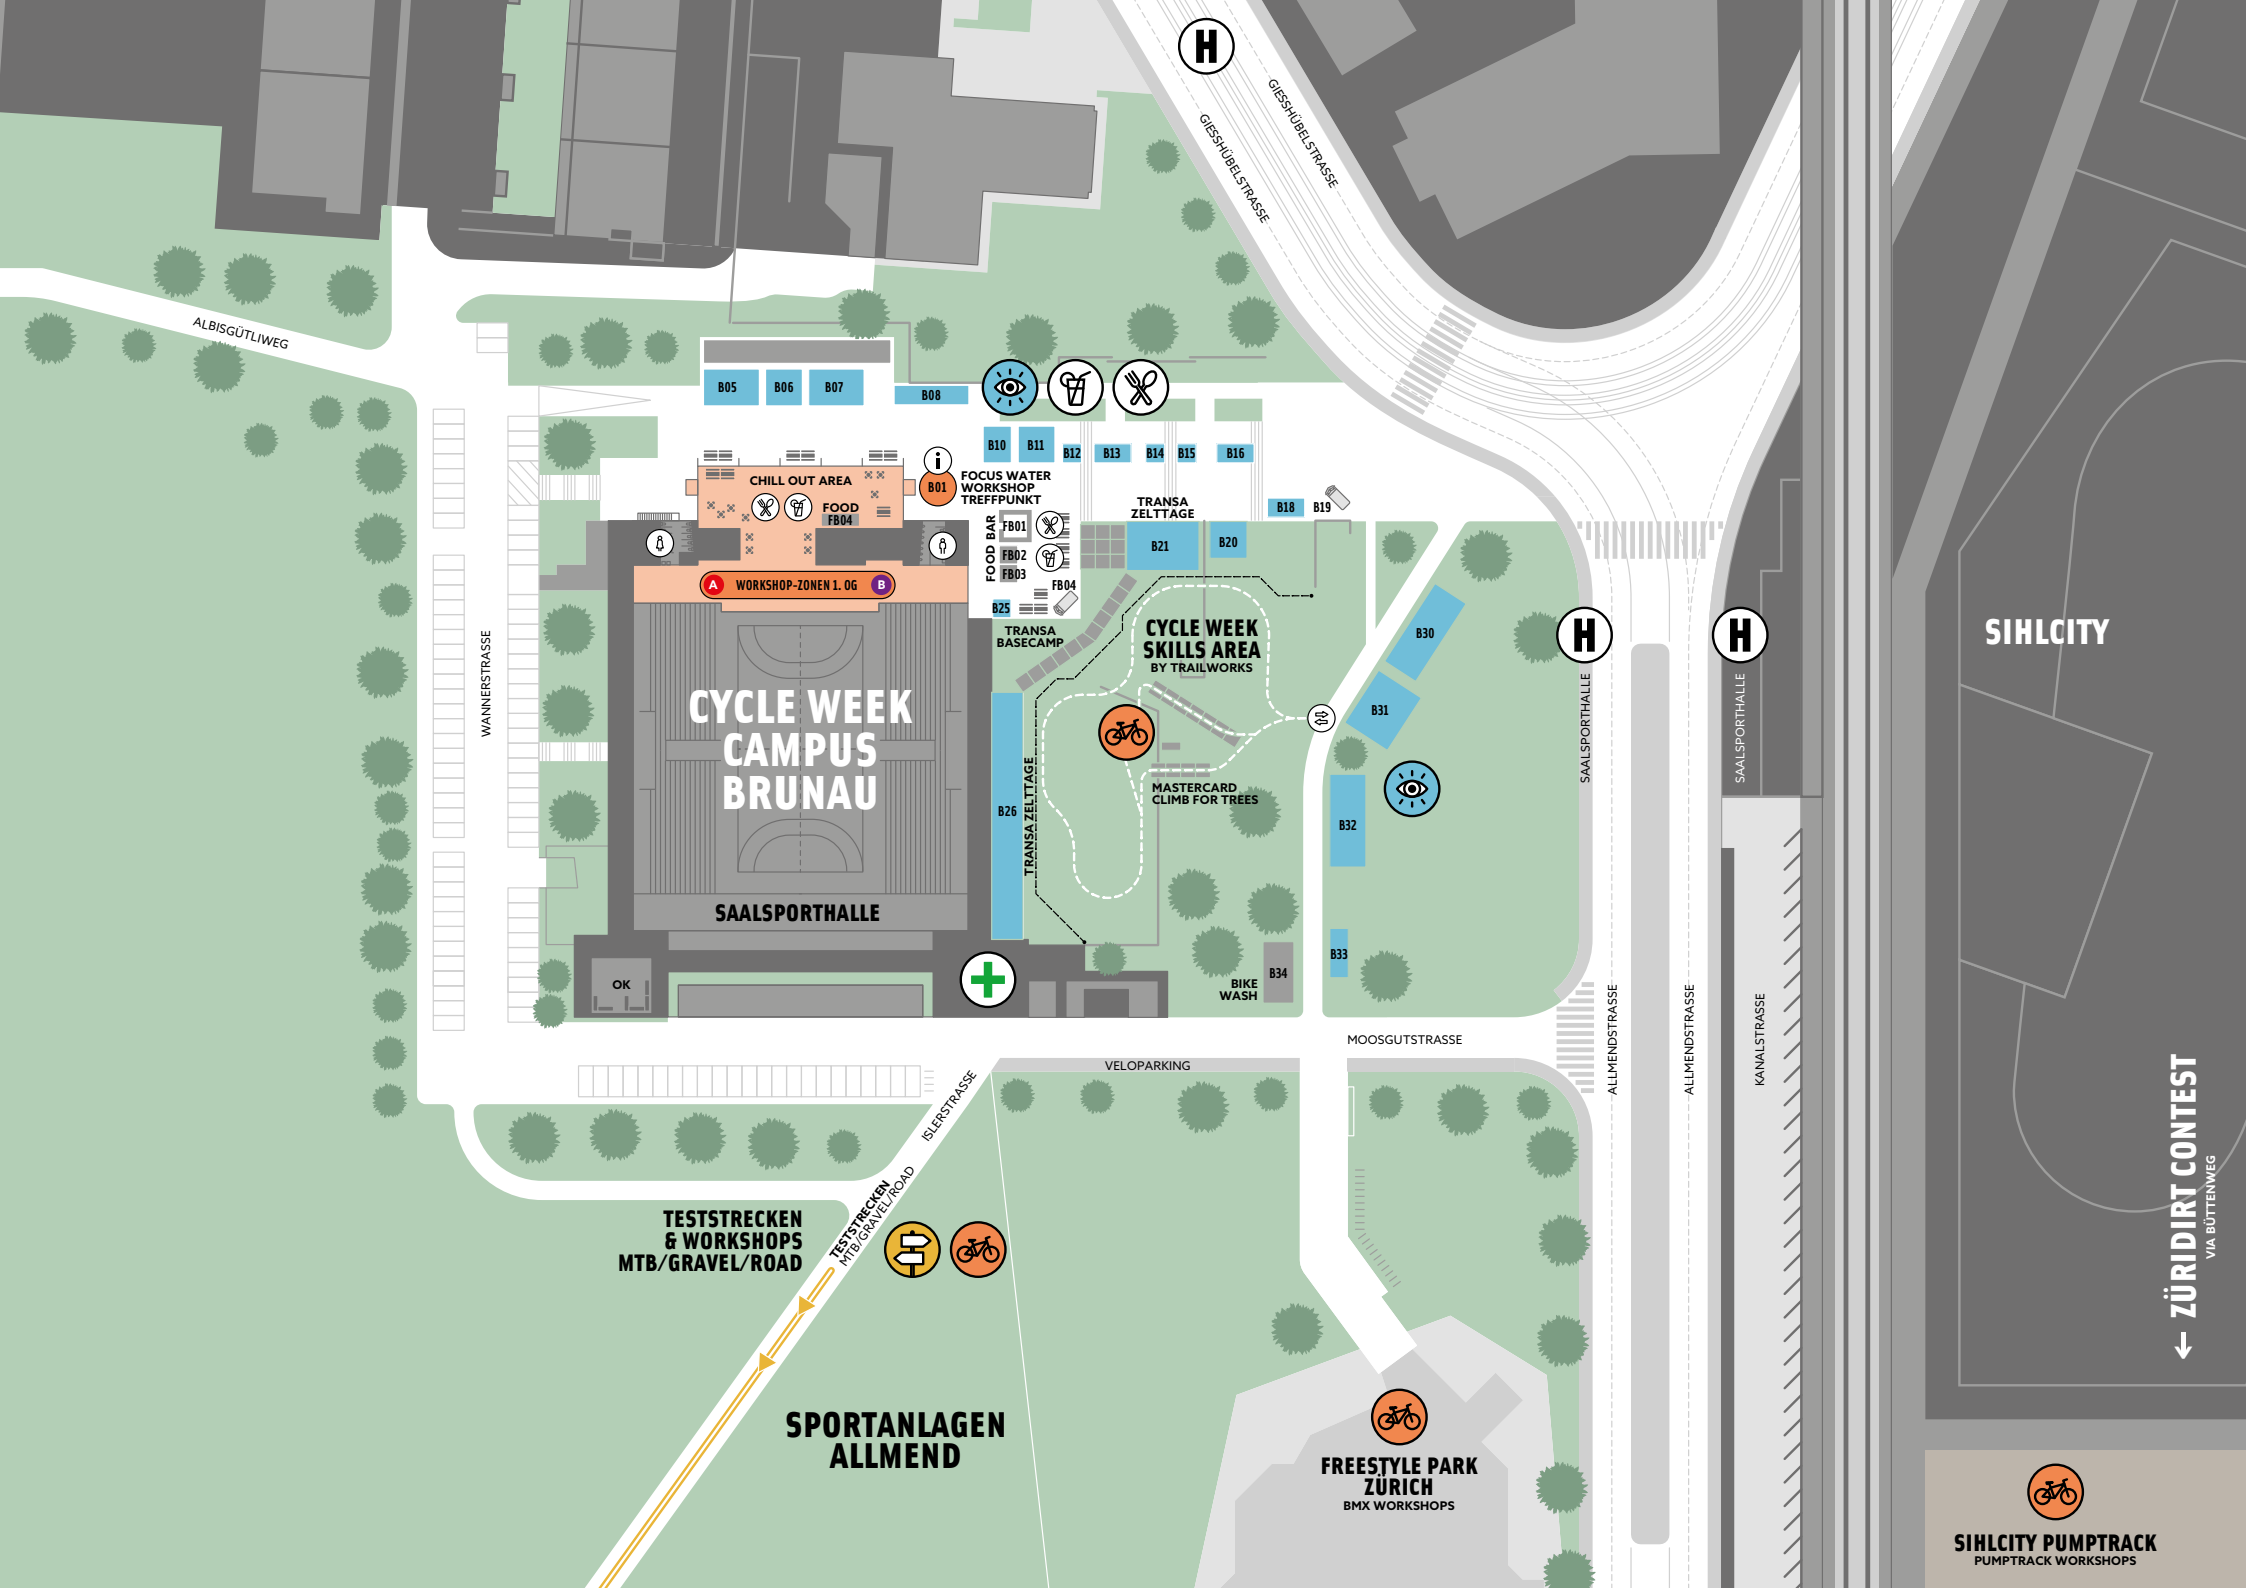

ALBISGÜTLI WEG

GIESHÜBELSTRASSE

WANNERSTRASSE

B05 B06 B07 B08

B10 B11 B12 B13 B14 B15 B16

CHILL OUT AREA

FOOD FB04

FOCUS WATER WORKSHOP TREFFPUNKT

TRANSA ZELTTAGE

B18 B19

FOOD BAR FB01 FB02 FB03 FB04

B21 B20

WORKSHOP-ZONEN 1. OG

TRANSA BASECAMP

CYCLE WEEK SKILLS AREA BY TRAILWORKS

SIHL CITY

MASTERCARD CLIMB FOR TREES

CYCLE WEEK CAMPUS BRUNAU

SAALSPORTHALLE

BIKE WASH B34

TRANSA ZELTTAGE B26

MOOSGUTSTRASSE

ALLMENDSTRASSE

ALLMENDSTRASSE

KANALSTRASSE

TESTSTRECKEN & WORKSHOPS MTB/GRAVEL/ROAD

TESTSTRECKEN MTB/GRAVEL/ROAD

VELOPARKING

SPORTANLAGEN ALLMEND

FREESTYLE PARK ZÜRICH BMX WORKSHOPS

ZÜRIDIKT CONTEST VIA BÜTTENWEG

SIHL CITY PUMPTACK PUMPTACK WORKSHOPS