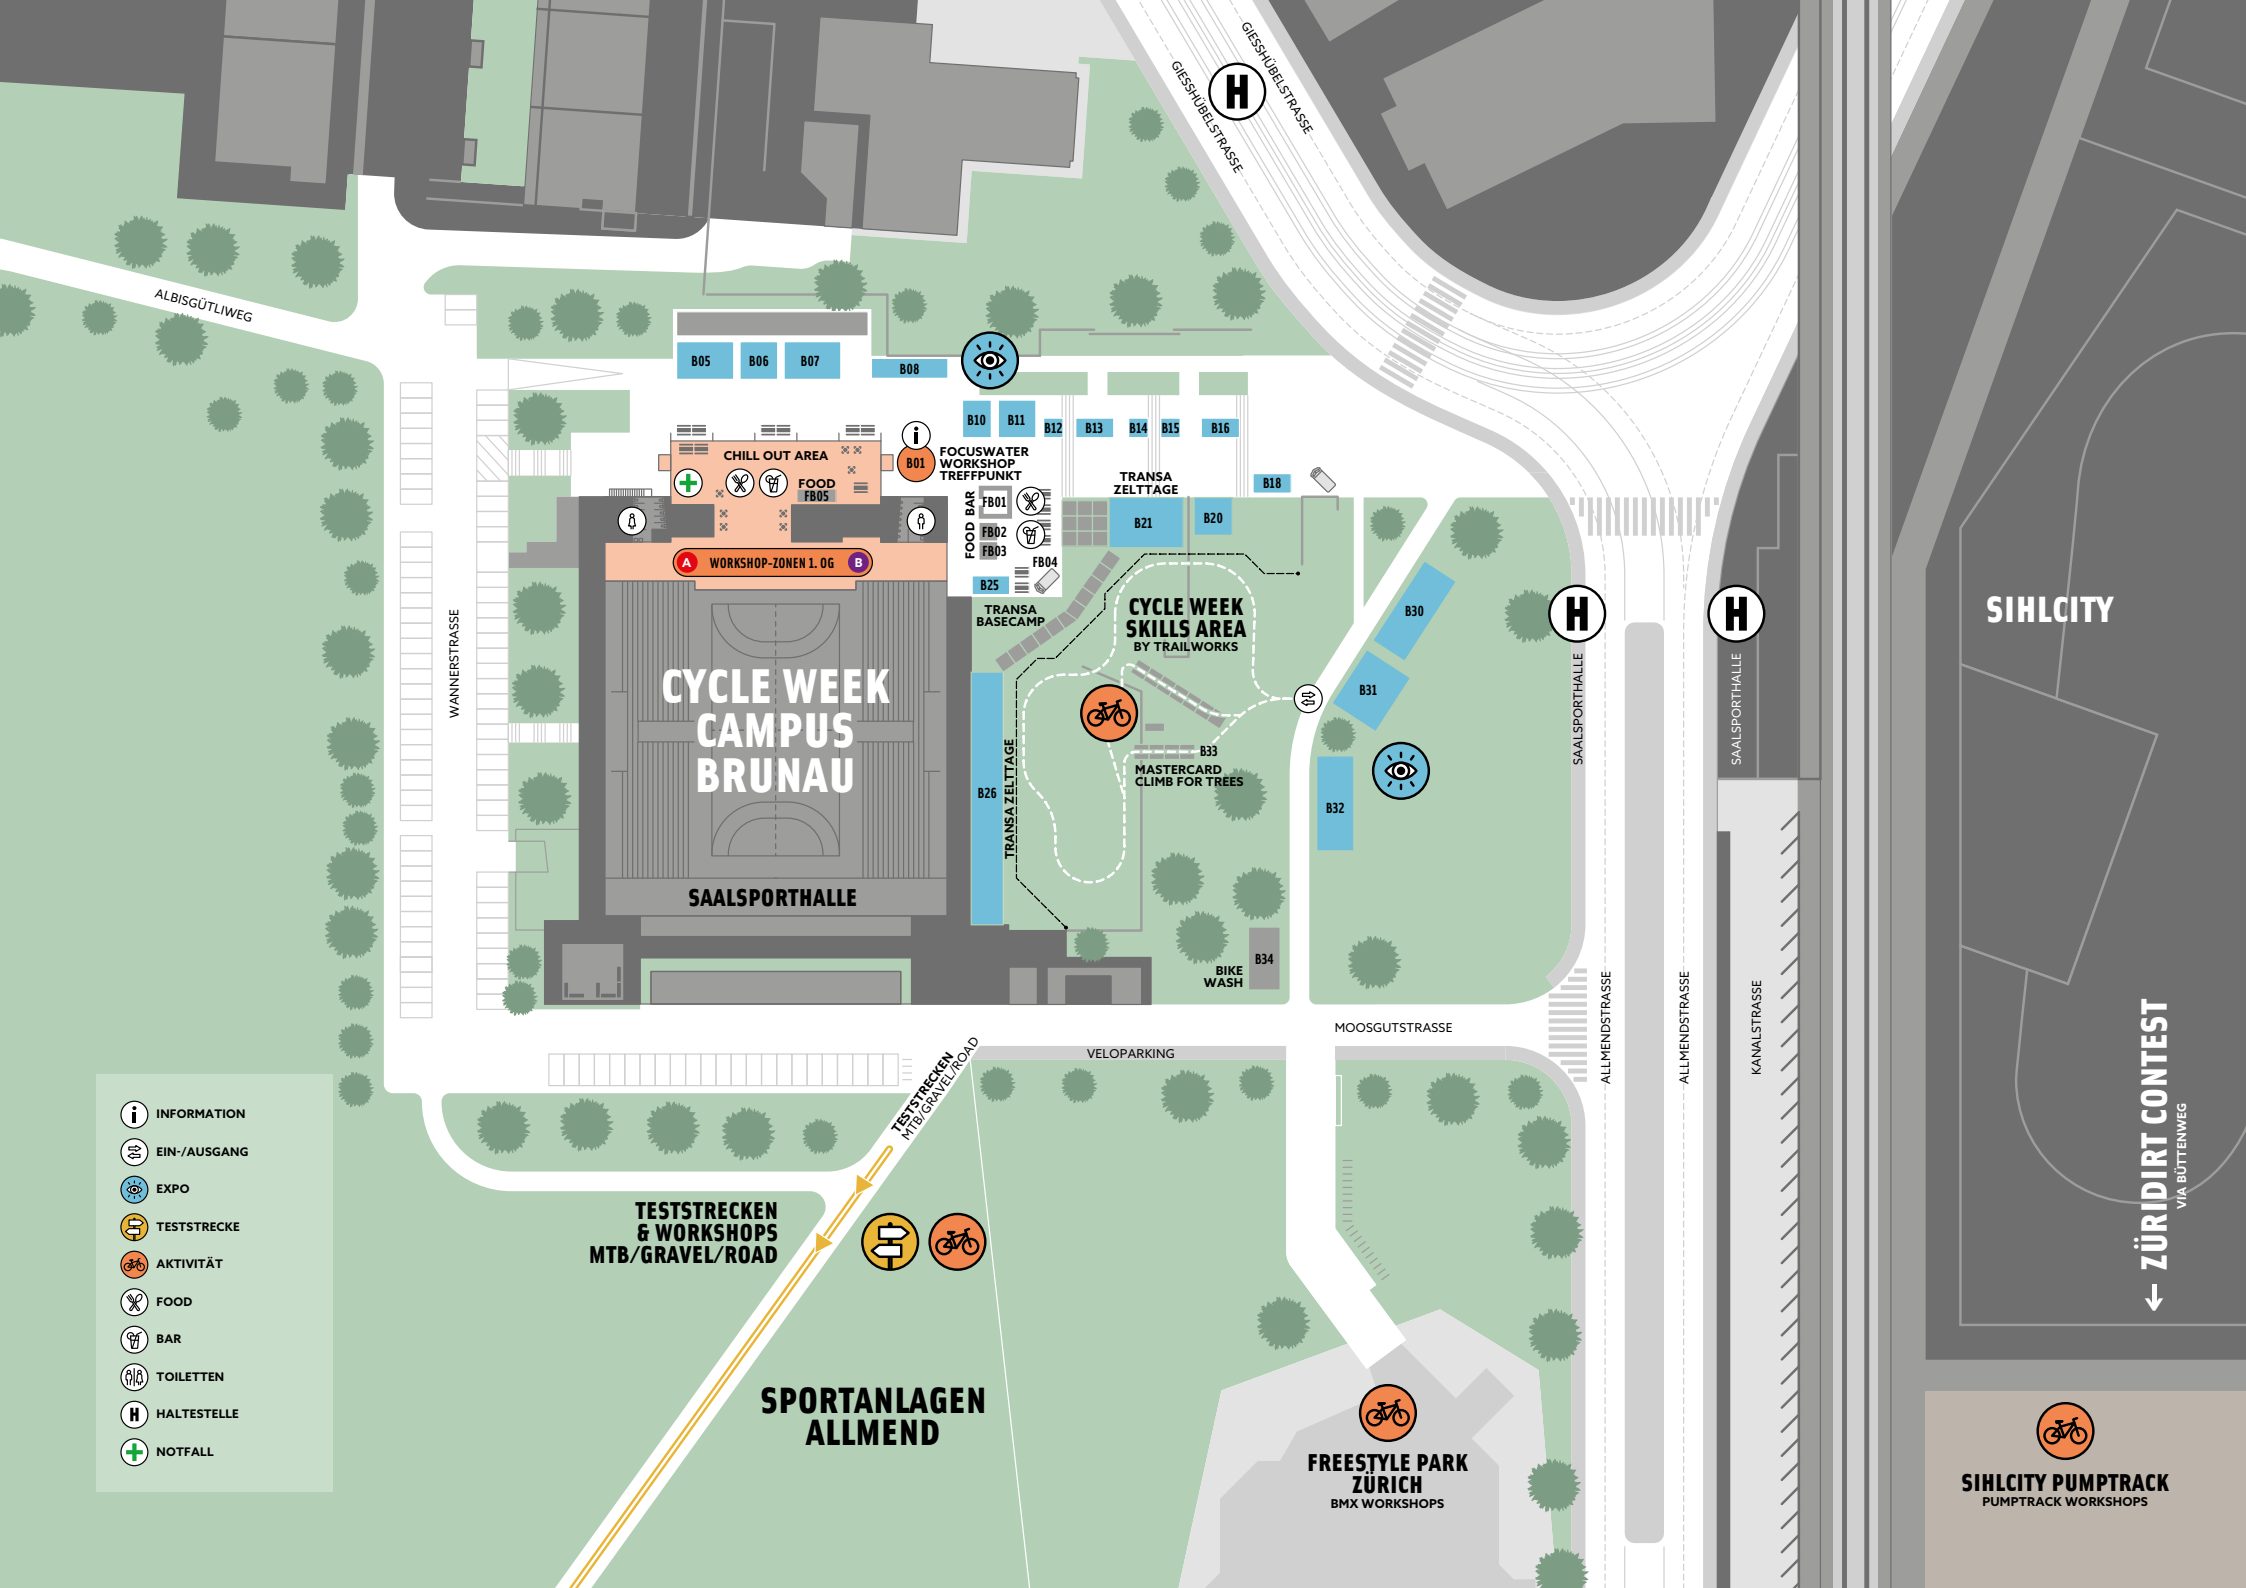

Stadt Zürich

OCHSNER  
SPORT

FOCUS  
WATERO

graubünden

Blick

-  INFORMATION
-  EIN-/AUSGANG
-  EXPO
-  TESTSTRECKE
-  AKTIVITÄT
-  FOOD
-  BAR
-  TOILETTEN
-  HALTESTELLE
-  NOTFALL

**TESTSTRECKEN & WORKSHOPS  
MTB/GRAVEL/ROAD**

**SPORTANLAGEN  
ALLMEND**

**FREESTYLE PARK  
ZÜRICH  
BMX WORKSHOPS**

**SIHL CITY**

**← ZÜRIDIKT CONTEST  
VIA BÜTTENWEG**

**SIHL CITY PUMPTRACK  
PUMPTRACK WORKSHOPS**

**CYCLE WEEK  
CAMPUS  
BRUNAU**

**CYCLE WEEK  
SKILLS AREA  
BY TRAILWORKS**