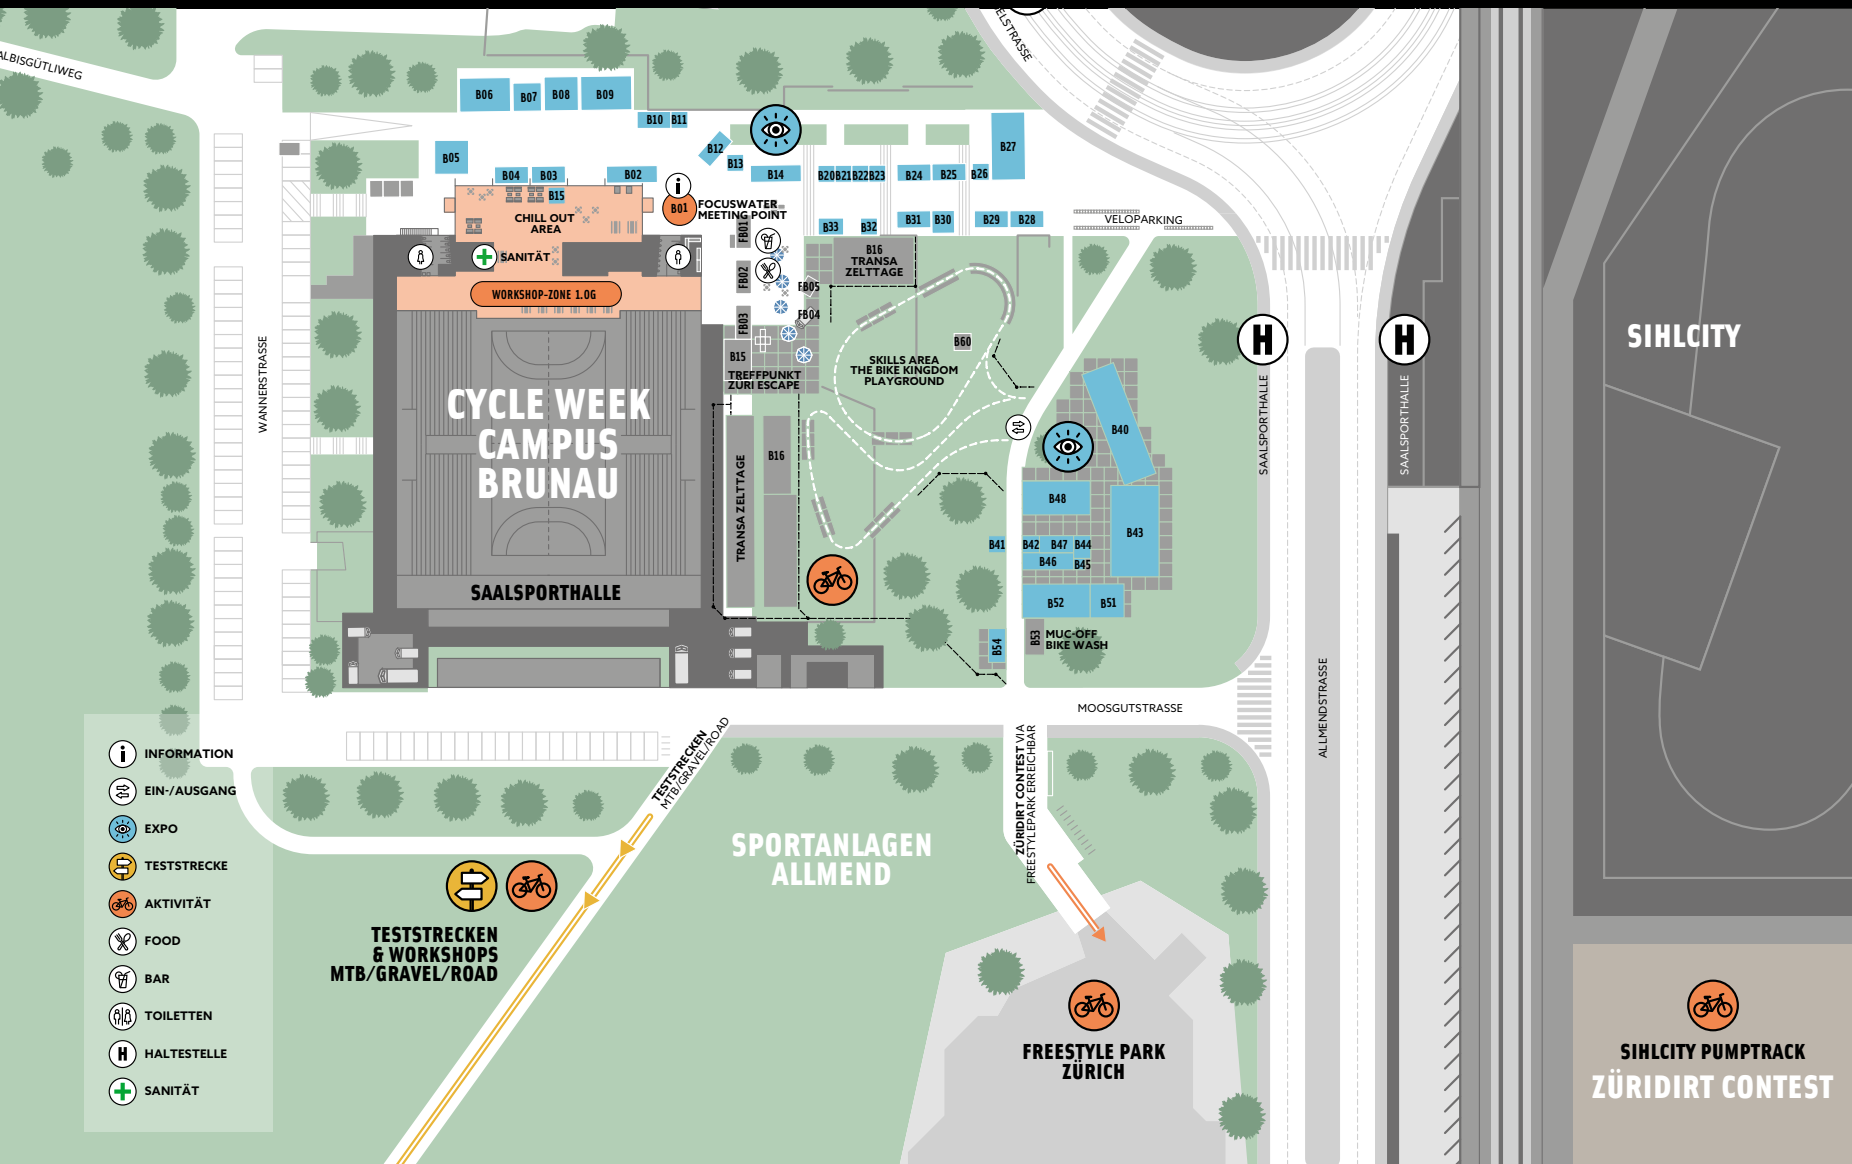

CYCLE WEEK

MARKENVERZEICHNIS CAMPUS BRUNAU

3T	B24	DIRTLEJ	B47	MOUSTACHE	B02	STAN'S	B47
4III	B11	DMR BIKES	B06	MOXXIS	B15	STEVENS BIKES	B14
A. STEFFEN AG	B32	DMT	B22	MUC-OFF	B53	SUPERIOR	B08
ACROS	B47	DYNAMIC	B48	NONORMAL	B41	TATZE	B11
AIROFIT	B11	EDDY MERCKX	B02	NORCO	B06	TEX-LOCK	B11
AIVÉE	B26	ELVES	B29	NUKEPROOF	B02	TONS	B47
ALETSCH - GOMS - SIMPLON	B30	ENVE	B25	ODI	B06	TRANSA	B16
AMFLOW	B51	FIX MANUFACTURING	B47	ONGINEER	B32	TRANSA	B33
APER GEAR	B41	FOCUSWATER		ORBEA	B09	TRANSALPES	B28
AUDACE23	B26	MEETING POINT	B01	PATAGONIA WORN WEAR	B12	TRANSITION	B04
BARLINER	FB02	FORBIDDEN	B03	PEPI'S TIRE NOODLE	B47	TURNON	B47
BEELINE VELO	B11	GRIPGRAB	B14	PHOENIX	B44	UNIQUE YOUR BIKE	B29
BIKE KINGDOM	B60	HARO BIKES	B11	PIVOT CYCLES	B06	UPLOCK	B11
BIKEYOKE	B06	HOFMANN'S RISOTTO	FB03	PRICE	B10	USWE	B14
BIVO	B21	INFO @ MEETING POINT	B01	RESERVE WHEELS	B46	VALAIS/WALLIS PROMOTION	B30
BIXS	B52	KETTERER BIKE-LIFT	B42	REVERSE	B47	VECNUM	B47
BLUB	B47	LAKE CYCLING	B23	REVIER	FB01	VERTICAL COFFEE ROASTERS	FB04
BOSCH EBIKE SYSTEMS	B43	LION BOX	B32	RIDLEY	B02	VULCANET SWISS	B45
CANYON BICYCLES	B40	LUFTIBUS	B54	ROSE	B31	WERA WERKZEUGE	B07
CERVÉLO	B46	MARIN BIKES	B20	SANTA CRUZ	B46	YETI CYCLES	B05
CICLOSPORT	B11	MAXXIS	B10	SCOTT SPORTS SA	B27	ZLEEN TIRES	B47
COAST OPTICS	B47	MILKIT	B10	SDG COMPONENTS	B06	ZÜRI ESCAPE	B15
DEITY	B06	MONDRAKER	B48	SISLENT	B47	ZÜRI TRAILS	B13

Stadt Zürich

place B
24/7 SELF STORAGE

Blick